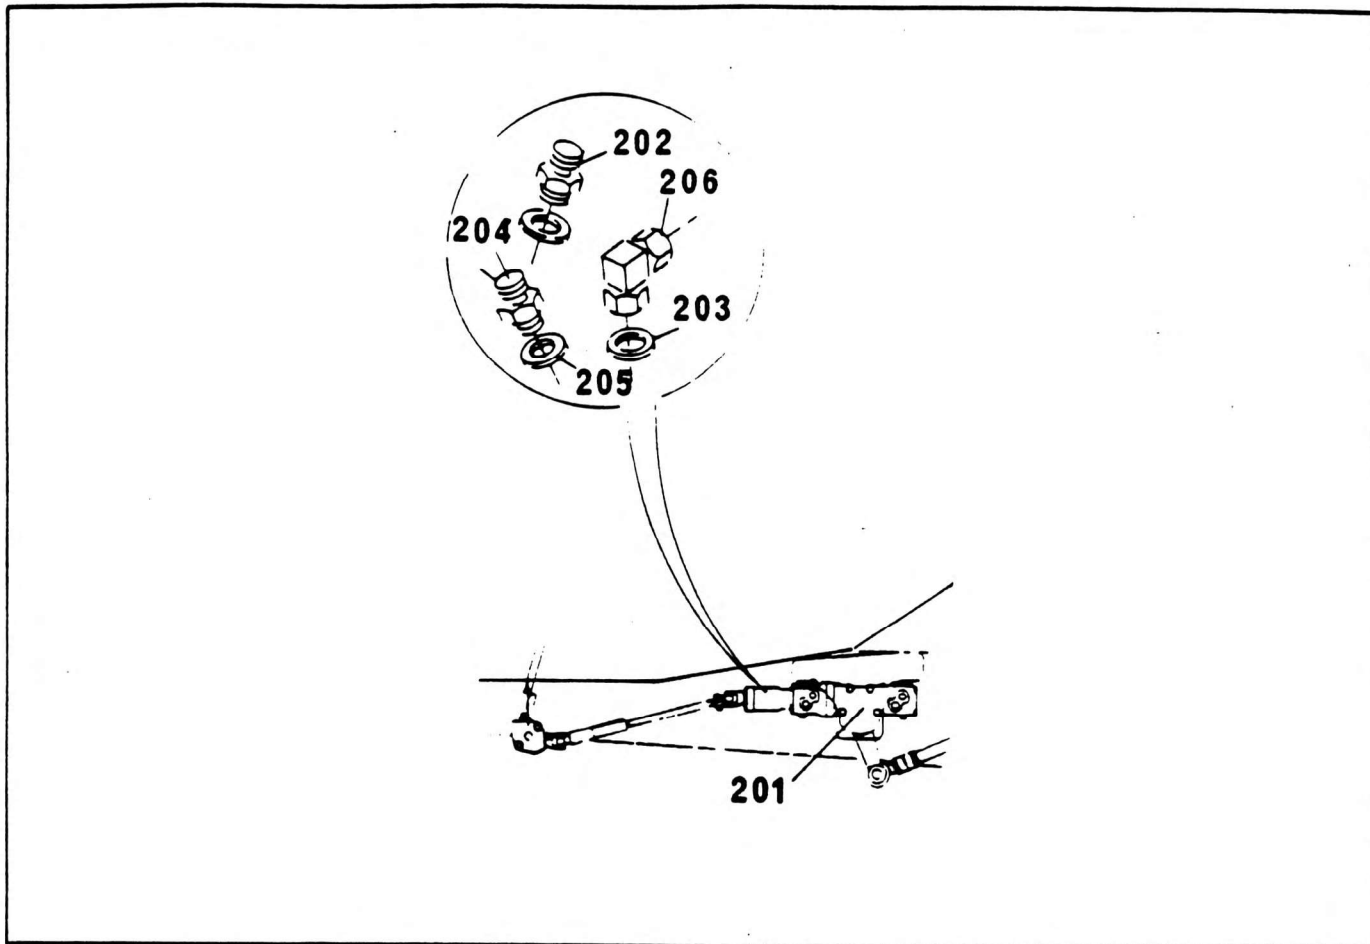

STEERING BOX ASSEMBLY

NO.	PART NO.	QTY.	DESCRIPTION	NO.	PART NO.	QTY.	DESCRIPTION
201+	7-490-990052	1	Steering Wormbox				
202	7-443-991220	2	Adaptor M26 x 1/2"				
203	8303752	2	Washer Copper 1/2" BSP				
204	7-443-991221	6	Adaptor M27 x 1/2"				
205	7-949-990193	6	Sealing Washer Copper 27.5 I/Dia.				
206	7-445-080833	4	90° Swivel Female End				